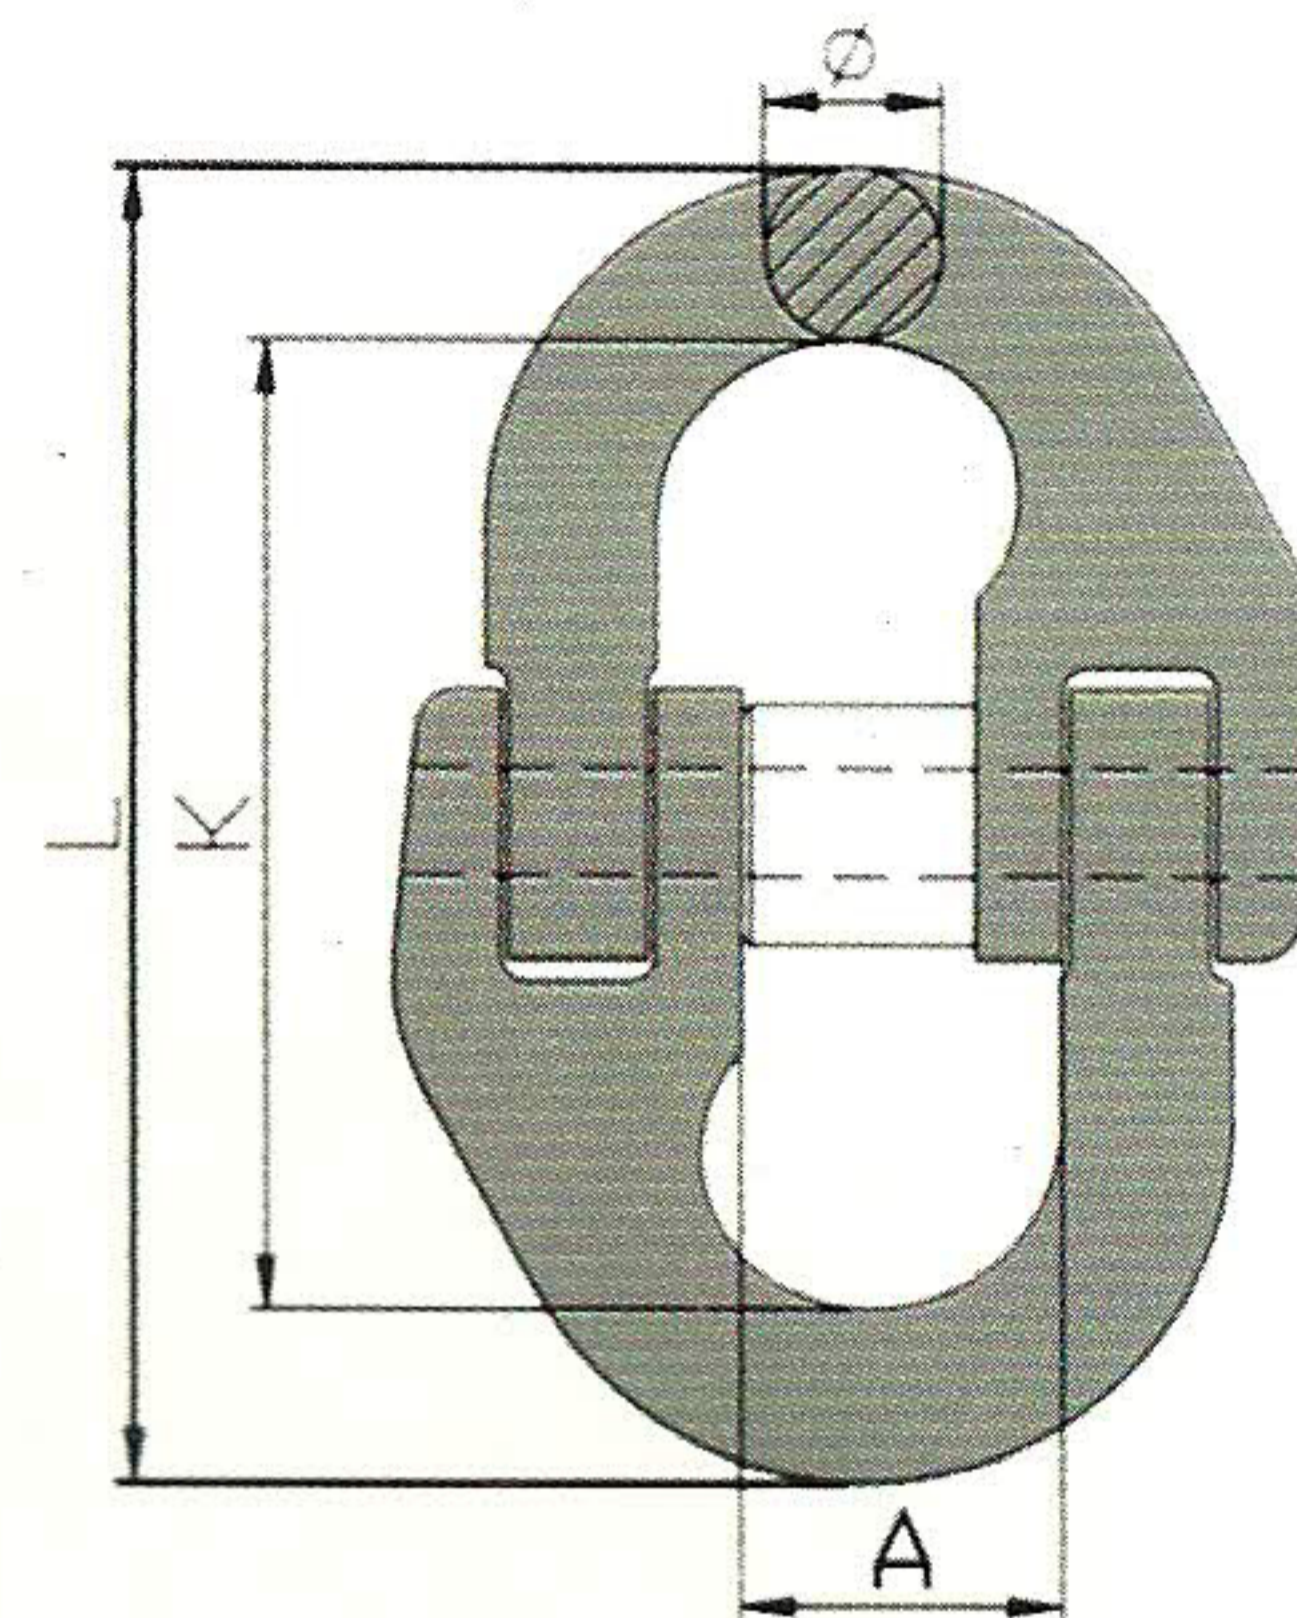

# Rigging hardware

### G-80 EUROPEAN TYPE CONNECTING LINK

Item NO.	Weight/kg	WLL/T	B.L/T	A	L	K	ϕ
8-SLR074-06	0.17	1.2	4.8	16.2	58	42	7
8-SLR074-7/8	0.24	2	8	20.5	75	57	8.5
8-SLR074-10	0.45	3.2	12.8	28	89	68	10.8
8-SLR074-13	0.91	5.4	21.6	30	116	83	15
8-SLR074-16	1.3	8.2	32.8	36.3	144	105	19.8
8-SLR074-20	2.1	12.8	50	44	170	120	24
8-SLR074-22	3.8	16	64	51	192	137	26
8-SLR074-26	5.4	20.6	88	58	220	157	30
8-SLR074-32	10.8	31.5	126	67.5	281	201	37